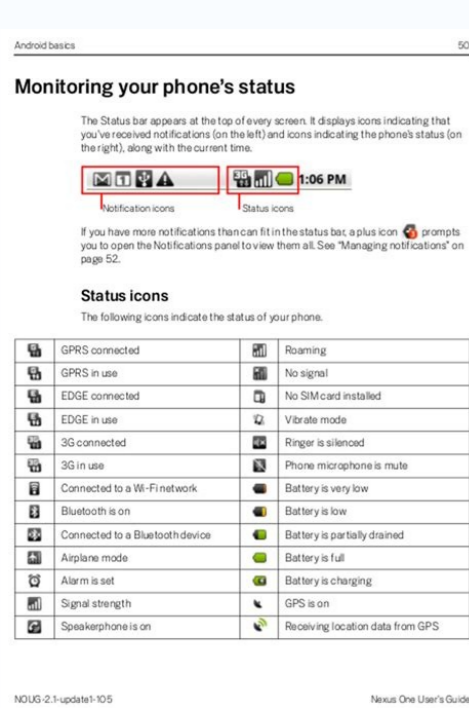

5G network connected		4G network connected
	4G LTE network connected		3G network connected
	2G network connected		LTE network connected
	Full signal strength		Roaming
	Data saver enabled		SIM card not found
	Hotspot enabled		Hotspot connected
	Calling		VoLTE enabled
	Wi-Fi network connected		SkyTone in use
	Hotspot disconnected		Network being switched by Wi-Fi +
	Airplane mode enabled		Alarms set
	Battery empty		Battery low
	Charging		Quick charging
	SuperCharging		Power saving mode enabled
	Bluetooth enabled		Bluetooth device battery
	Bluetooth connected		VPN connected
	Driving mode		Projection device connected
	Location service enabled		Eye comfort mode enabled
	Headset connected		Headset with a microphone connected
	Missed call		Unread SMS
	Microphone disabled		Muted
	More notifications		Vibration
	NFC enabled		Do Not Disturb mode enabled

	Data sync in progress		Data sync failed
	Performance mode enabled		New emails arrived
	Event reminders		

Android phone symbols at top of screen triangle with arrows. Android phone symbols at top of screen 2022. Android phone symbols at top of screen apps. Status bar android phone symbols at top of screen. Samsung galaxy android phone symbols at top of screen. Samsung android phone symbols at top of screen. Android phone symbols at top of screen 2021. Android phone symbols at top of screen 2020.