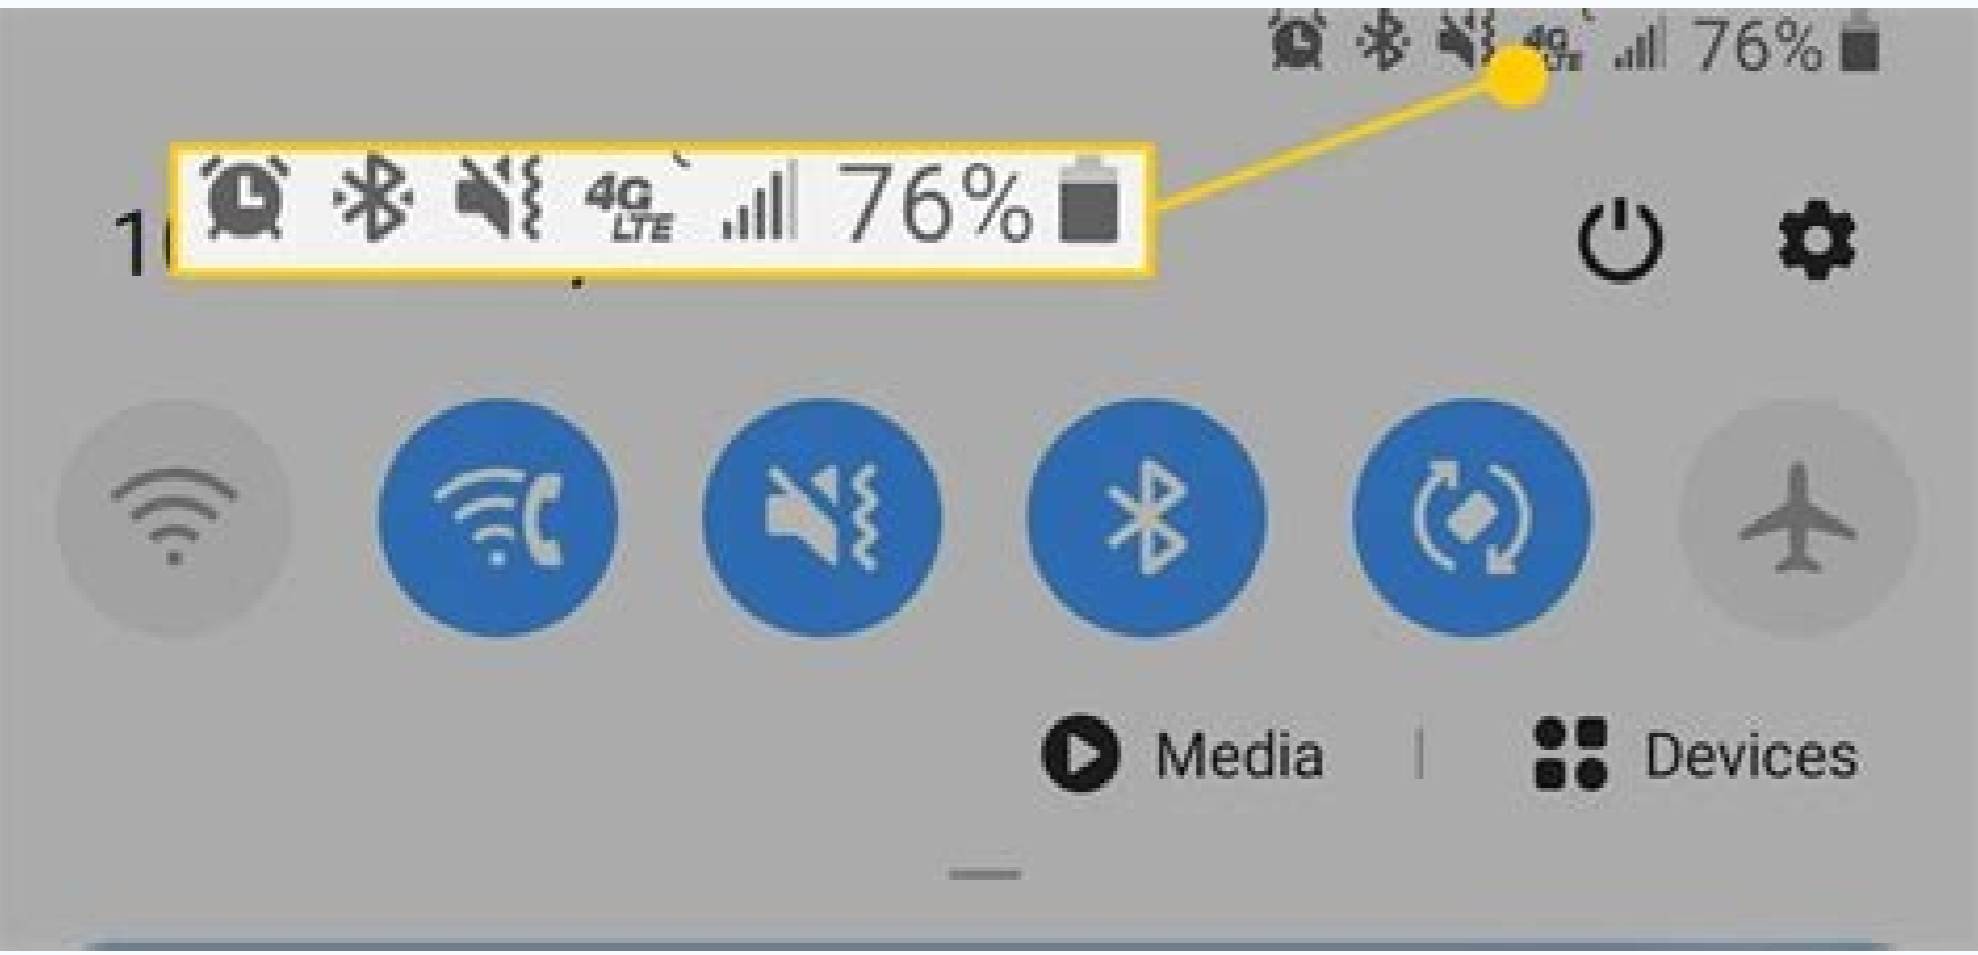

I'm not robot  reCAPTCHA

Open

Android phone symbols at top of screen

Icon	Meaning
	No signal
	Signal strength
	Roaming (outside of normal service area)
	GPRS network connected
	EDGE network connected
	UMTS network connected
	HSDPA network connected
	HSPA+ network connected
	LTE network connected
	Wi-Fi connected
	Bluetooth feature activated
	GPS activated
	Call in progress
	Missed call
	Synced with the web
	Connected to computer
	No SIM or USIM card
	New text or multimedia message
	Alarm activated
	Silent mode activated
	Vibration mode activated